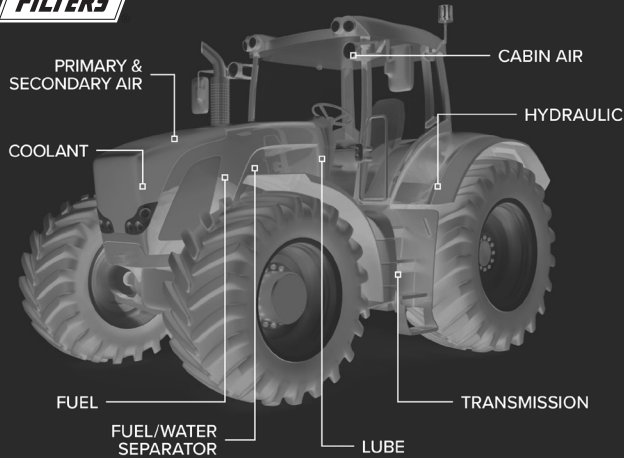

AGRICULTURAL EQUIPMENT

PARTS & SERVICE PRODUCTS

Solutions for Farm & Equipment.

CASE-INTERNATIONAL AXIAL FLOW COMBINES

5140, 6140, 7140 w/FPT 8.7L ENG

BALDWIN	OE	DESCRIPTION
AIR		
PA5668	360260A2	Cab Air Element
RS3544	84217229	Radial Seal Cab Air Element
RS3926	86998333	Radial Seal Outer Air Element
RS3927	86998332	Radial Seal Inner Air Element
FUEL		
BF1365	84348882	Fuel/Water Separator Spin-on
BF7696	84597064	Fuel Spin-on
BF7912	84477370	Box-Style Fuel Element
BF7922	84412164	Fuel Spin-on
LUBE		
B7174-MPG	84346773	Maximum Performance Glass Lube Spin-on
B7327	84228488	Lube Spin-on
HYDRAULIC		
BT8308-MPG	1329214C1, A177605	Maximum Performance Glass Hydraulic Spin-on