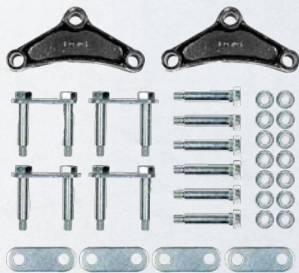

Suspension Shoulder Bolt, 9/16" Diameter, 2-5/16" Shoulder Length

2024120106

Nylon Trailer Leaf Spring Bushing, 1-3/4" Length, 9/16" Inside Diameter
4 pack

2024110549

U-Bolt & Nut Kits

Part #	Fits Axle Tube Size	Length	Thread Size
2024117444	1-3/4"	4-3/8"	3/8"-24
2024117446	2-3/8"	5-1/8"	1/2"-20
2024117447	3"	6-1/2"	1/2"-20

2020219547

Trailer Axle Double-Eye Suspension Kit, 2,200-8,000-lb. Single Axle

121101LRV

Axle Double-Eye Suspension Kit, 2,200-8,000-lb. Tandem Axles, 33" Axle Spacing

121097L

2" Straight-Tongue Coupler, Posi-Lock

Part #	Channel Width
25153	2" x 3500lb
25135	2 1/2" x 3500lb
25138	3" x 3500lb

Hitch Pins & Clips

Part #	Size
25080	1/4" Safety Pin (2-3/4" Pin Length)
21501	5/8" for 2"
21581	5/8" for 2.5"
23021	5/8" lock, for 2" or 2.5"

Clevis Pin Ball Mount with 1" diameter pin
2" Shank, 6,000lbs.

45821

Clevis Pin with Handle & Clip

Part #	Size
45805	1/2"
45804	5/8"
45809	3/4"
45803	1"

TRAILER HITCHES

All Trailer Hitch Styles Available – Weight Distribution Options Too.