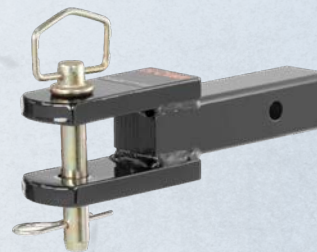

2020219547

Trailer Axle Double-Eye Suspension Kit, 2,200-8,000-lb. Single Axle

121101LRV

Axle Double-Eye Suspension Kit, 2,200-8,000-lb. Tandem Axles, 33" Axle Spacing

121097L

2" Straight-Tongue Coupler, Posi-Lock

Part #	Channel Width
25153	2" x 3500lb
25135	2 1/2" x 3500lb
25138	3" x 3500lb

Hitch Pins & Clips

Part #	Size
25080	1/4" Safety Pin (2-3/4" Pin Length)
21501	5/8" for 2"
21581	5/8" for 2.5"
23021	5/8" lock, for 2" or 2.5"

Clevis Pin Ball Mount with 1" diameter pin
2" Shank, 6,000lbs.

45821

Clevis Pin with Handle & Clip

Part #	Size
45805	1/2"
45804	5/8"
45809	3/4"
45803	1"

TRAILER HITCHES

All Trailer Hitch Styles Available – Weight Distribution Options Too.