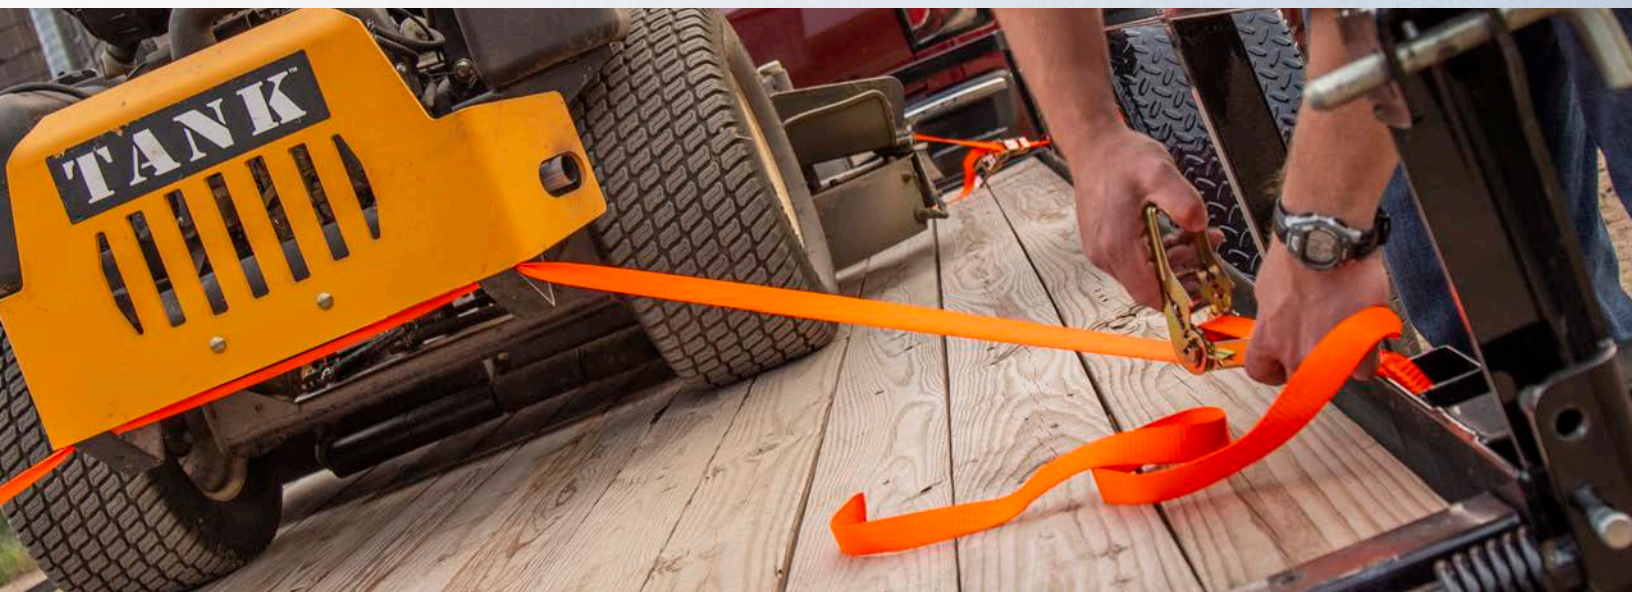

XR108-2P

1" x 15' Commercial Grade S-Hook Ratchet Tie-Down, Camo Web

XR015-C1P

Straps

Part #	Size
41660-14-30	3" x 30' X-Treme Webbing Winch Strap w/Chain Anchor
SL24	2" x 20' Single Pack Recovery Strap
SL31	2" x 15' Single Pack Tow Strap w/Hooks