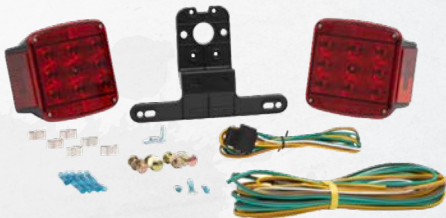

25004

Trailer Light Kit with
Side Markers

*Kit Includes, lamps, license
plate bracket, and complete
wiring and installation kit

65370-5

4-Way Flat Connector Plug
& Socket with 72" Wires

58050

4-Way Flat Connector for
Rewiring Trailer, 20' Wires

57220

Submersible LED
Square Trailer Kit,
without
Clearance/Marker

65880-5

4-Way Flat Connector Plug &
Socket with 12" Wires
(Packaged)

58381

Pipe-Mount
Swivel Trailer
Jack with Side
Handle, 5,000lbs,
15" Travel